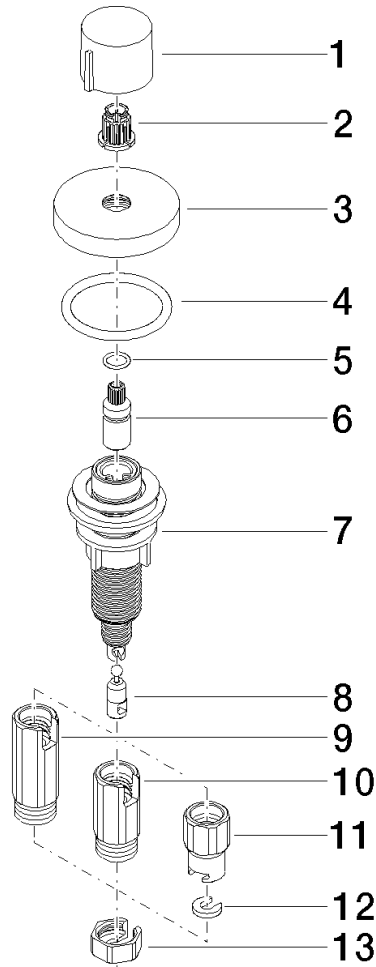

Strainer waste with control handle - Brushed Champagne (22kt Gold)

ELIO

10 710 970

- control for single basin
- including adapter for Bowden cable

Fits ELIO, ENO, MEM, META SQUARE, SYNC, TARA and TARA ULTRA

Fits: ELIO, MEM, TARA, TARA ULTRA, META SQUARE

	Brushed Champagne (22kt Gold)	10 710 970-46
	Chrome	10 710 970-00
	Brushed Platinum	10 710 970-06
	Platinum	10 710 970-08
	Durabrand (23kt Gold)	10 710 970-09
	Dark Chrome	10 710 970-19
	Brushed Durabrand (23kt Gold)	10 710 970-28
	Matte Black	10 710 970-33
	Champagne (22kt Gold)	10 710 970-47
	Brushed Chrome	10 710 970-93
	Brushed Dark Platinum	10 710 970-99

10 710 970

mm [inches]

10 710 970

Parts for other finishes can be found here: [Chrome](#)

Spare parts list

No.	Item Number	Name	Quantity used	Delivery time
1	09 20 97 030-46	handle	1	60
2	90 12 12 002 00 90	fixing cap	1	2
3	09 27 87 006-46	rosette	1	30
4	90 14 10 043 00 90	seal	1	2
5	09 14 10 042 90	seal	1	2
6	09 29 06 087-46	spindle	1	-
Spare part can no longer be ordered, please order the replacement item				
7	04 30 01 029 00 90	adaptor	1	2
8	09 24 03 175 90	adaptor	1	2
9	09 11 10 073-07	connection	1	30
10	09 11 10 074-07	connection	1	30
11	09 11 10 079-07	connection	1	30
12	09 30 11 087 90	disc	1	2
13	09 23 30 024-07	nut	1	30