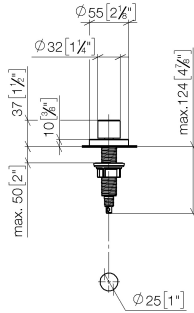

Strainer waste with control handle - Brushed Champagne (22kt Gold)

ELIO

10 710 970

- control for single basin
- including adapter for Bowden cable

Fits ELIO, ENO, MEM, META SQUARE, SYNC, TARA and TARA ULTRA

Fits: ELIO, MEM, TARA, TARA ULTRA, META SQUARE

	Brushed Champagne (22kt Gold)	10 710 970-46
	Chrome	10 710 970-00
	Brushed Platinum	10 710 970-06
	Platinum	10 710 970-08
	Durabrand (23kt Gold)	10 710 970-09
	Dark Chrome	10 710 970-19
	Brushed Durabrand (23kt Gold)	10 710 970-28
	Matte Black	10 710 970-33
	Champagne (22kt Gold)	10 710 970-47
	Brushed Chrome	10 710 970-93
	Brushed Dark Platinum	10 710 970-99

10 710 970

mm [inches]

10 710 970

Parts for other finishes can be found here: [Chrome](#)

Spare parts list

No.	Item Number	Name	Quantity used	Delivery time
1	09 20 97 030-46	handle	1	60
2	90 12 12 002 00 90	fixing cap	1	2
3	09 27 87 006-46	rosette	1	30
4	90 14 10 043 00 90	seal	1	2
5	09 14 10 042 90	seal	1	2
6	09 29 06 087-46	spindle	1	-
Spare part can no longer be ordered, please order the replacement item				
7	04 30 01 029 00 90	adaptor	1	2
8	09 24 03 175 90	adaptor	1	2
9	09 11 10 073-07	connection	1	30
10	09 11 10 074-07	connection	1	30
11	09 11 10 079-07	connection	1	30
12	09 30 11 087 90	disc	1	2
13	09 23 30 024-07	nut	1	30